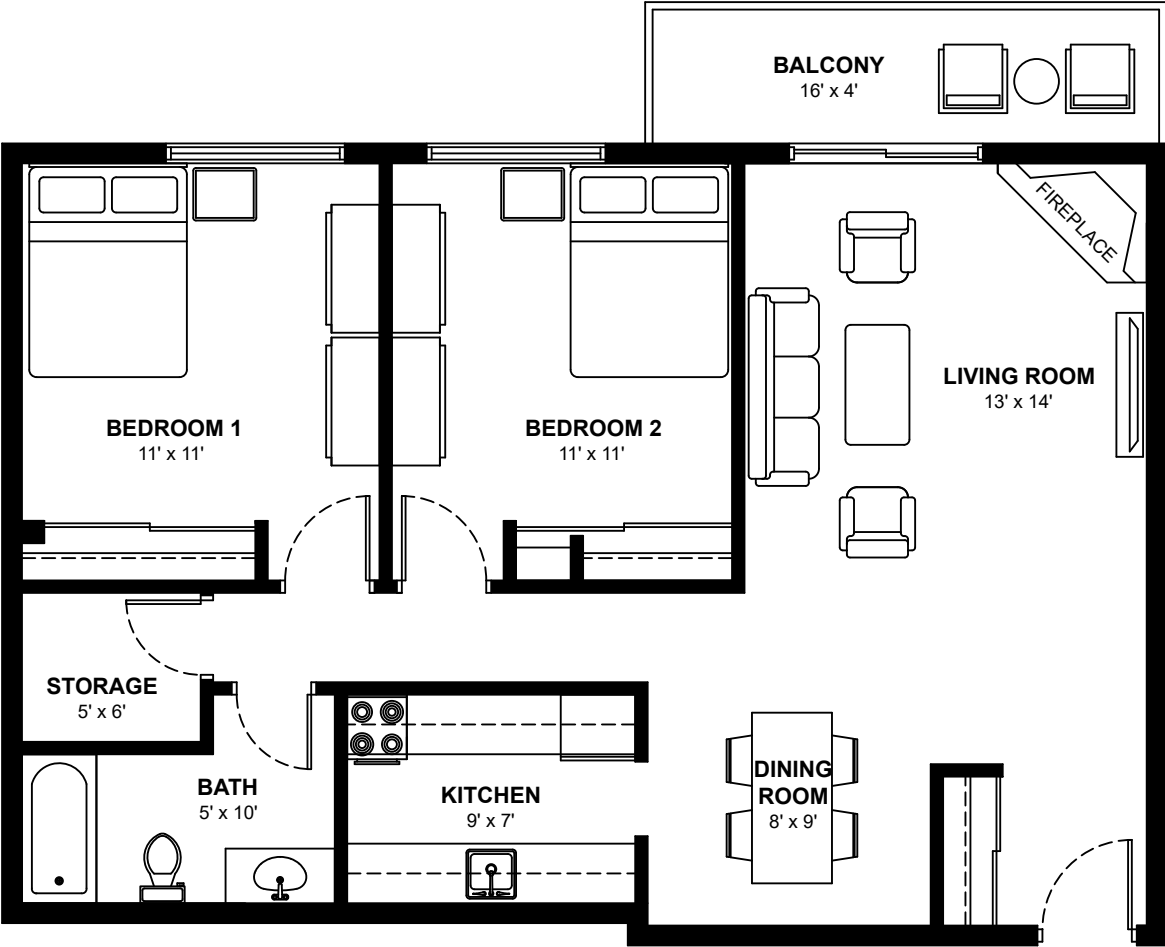

## Two Bedroom Apartments

Approximately 807 sq. ft.

These floor plans are representative only. All dimensions are approximate.